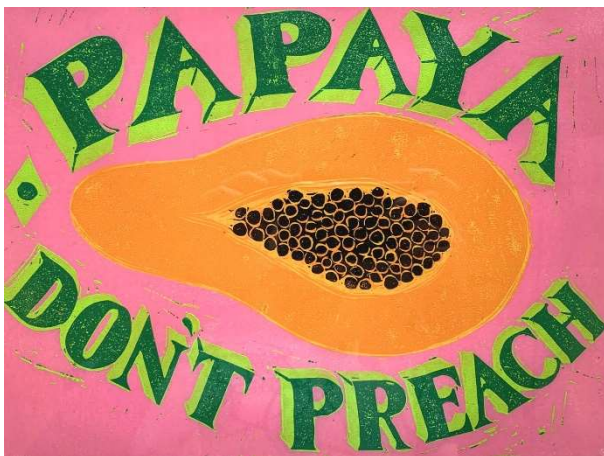

Papaya Don't Preach, 2020

Woodcut on paper

30 x 22 cm

Edition of 15

£120 unframed | £180 framed

robin.spalding

www.robinspalding.co.uk